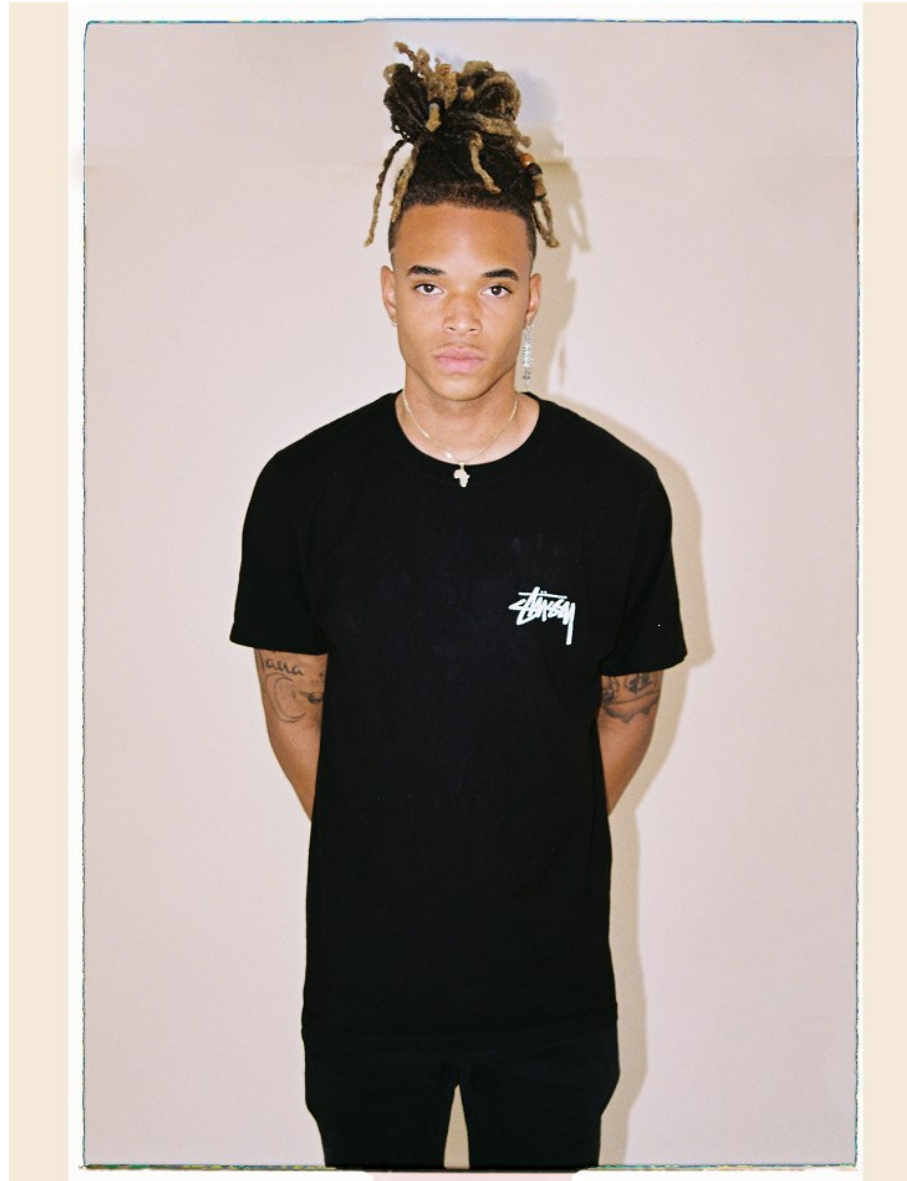

MYLES

Height 6'1" Chest 35" Waist 30" Inseam 30" Collar 14.5" Suit Length R Shoe 13 US Top M Bottom M Hair Chestnut Eyes Brown

MYLES

Height 6'1" Chest 35" Waist 30" Inseam 30" Collar 14.5" Suit Length R Shoe 13 US Top M Bottom M Hair Chestnut Eyes Brown

MYLES

Height 6'1" Chest 35" Waist 30" Inseam 30" Collar 14.5" Suit Length R Shoe 13 US Top M Bottom M Hair Chestnut Eyes Brown