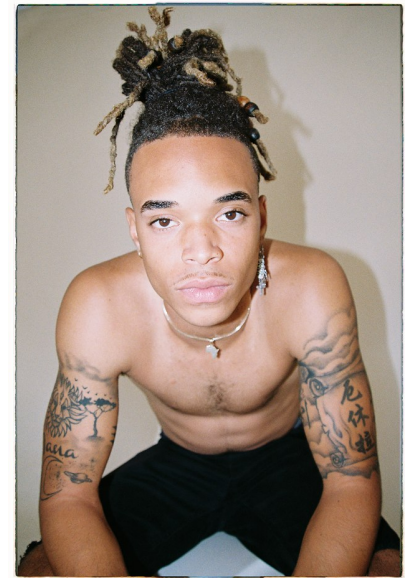

MYLES

Height 6'1" Chest 35" Waist 30" Inseam 30" Collar 14.5" Suit Length R
Shoe 13 US Top M Bottom M Hair Chestnut Eyes Brown

Margaux
The Agency

1424 4th St #400 Santa Monica CA 90401
310-905-2300