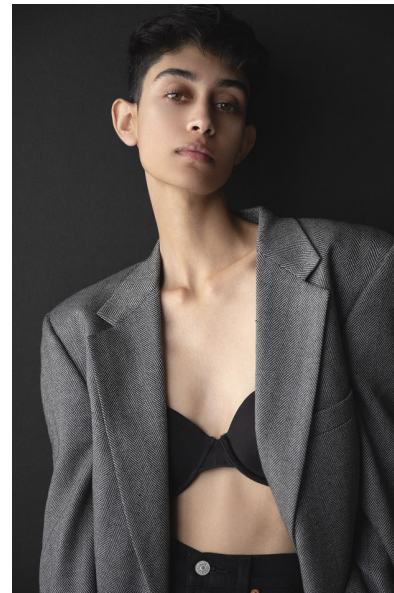

## ALIDA

Height 5'9" Bust 28" A/B Waist 22" Hips 27" Dress 00 US Shoe 9 US  
Top XS Bottom XS Hair Brown Eyes Hazel

*Margaux*  
The Agency

1424 4th St #400 Santa Monica CA 90401  
310-905-2300