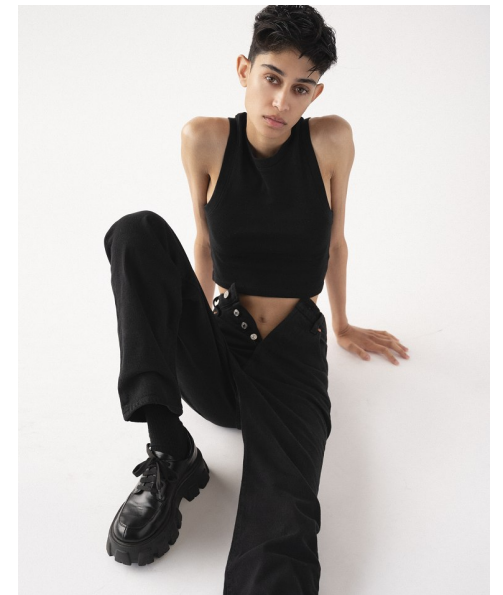

## ALIDA

Height 5'9" Bust 28" A/B Waist 22" Hips 27" Dress 00 US Shoe 9 US  
Top XS Bottom XS Hair Brown Eyes Hazel

*Margaux*  
The Agency

1424 4th St #400 Santa Monica CA 90401  
310-905-2300