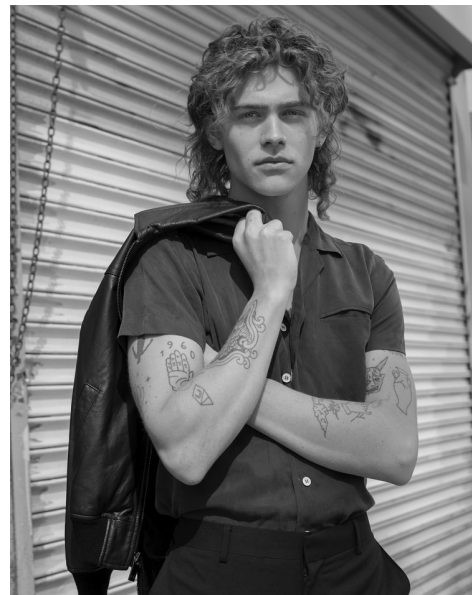

## SAMMY

Height 6'1" Chest 35" Waist 28.5" Inseam 30" Shoe 10.5 US Hair Dirty  
Blonde Eyes Blue