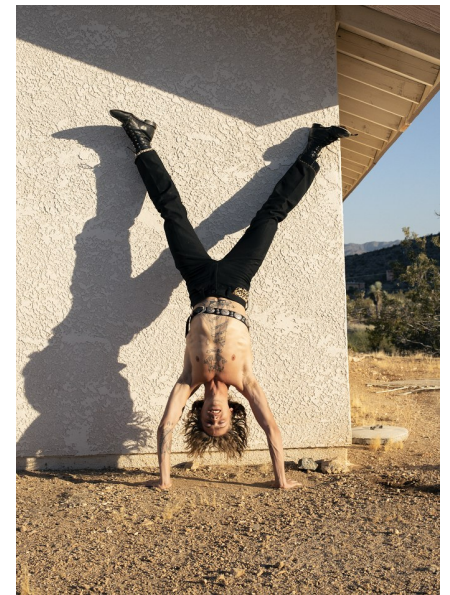

## SAMMY

Height 6'1" Chest 35" Waist 28.5" Inseam 30" Shoe 10.5 US Hair Dirty  
Blonde Eyes Blue