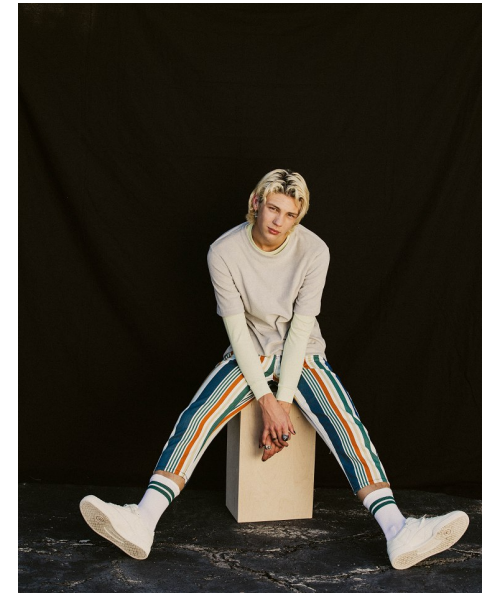

BEN

Height 6'3" Chest 35" Waist 28.5" Inseam 32" Shoe 12 US Hair Dark  
Blonde Eyes Green

**MARGAUX**  
THE AGENCY

1424 4th St #306 Santa Monica CA 90401  
310-905-2300