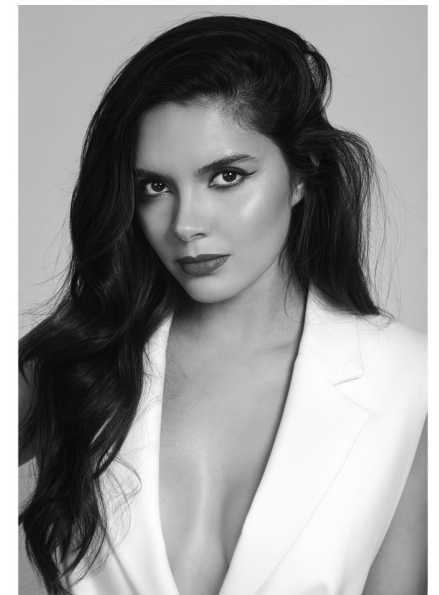

PAOLA

Height 5'8" Bust 34" C Waist 26" Hips 36" Dress 2-4 US Shoe 7 US
Hair Brown Eyes Brown

MARGAUX
THE AGENCY

1424 4th St #306 Santa Monica CA 90401
310-905-2300