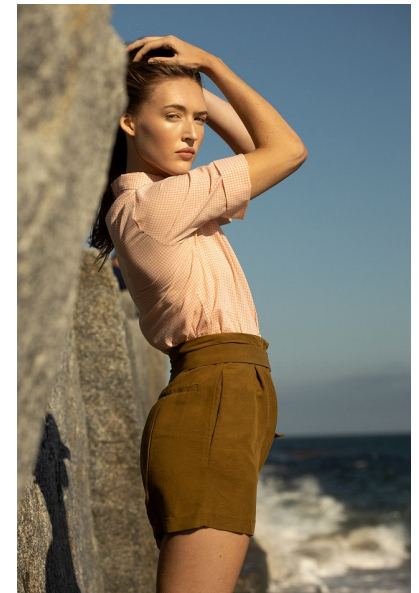

## PAIGE

Height 5'8.5" Waist 24" Hips 35" Dress 2 US Shoe 9.5 US Hair Dark  
Blonde Eyes Green