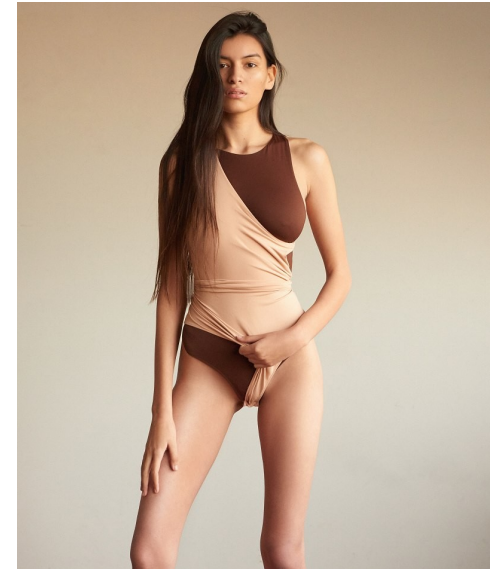

CELESTE

Height 5'10" Bust 32.5" C Waist 25" Hips 34" Shoe 9 US Hair Dark
Brown Eyes Brown

MARGAUX THE AGENCY

1424 4th St #306 Santa Monica CA 90401
310-905-2300